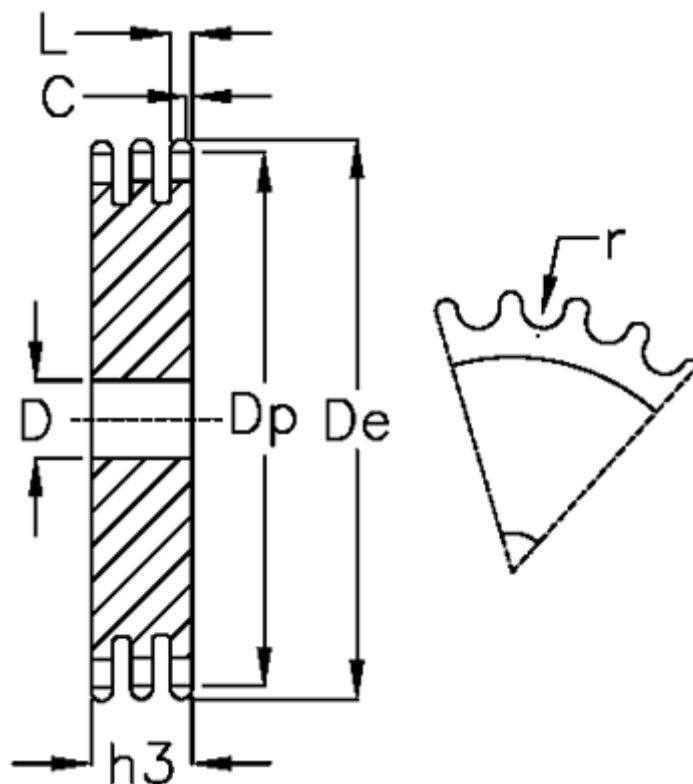

Article number: 616023009076

Description: Plate wheel 20 B-3 Z=76 triplex

## Measures

C	= 4
D	= 40
De	= 783.5
Dp	= 768.32
For chain size	= 1 1/4 x 3/4
For chain type	= 20 B-3
h3	= 91
L	= 18.2

Number of teeth	= 76
r	= 19.05